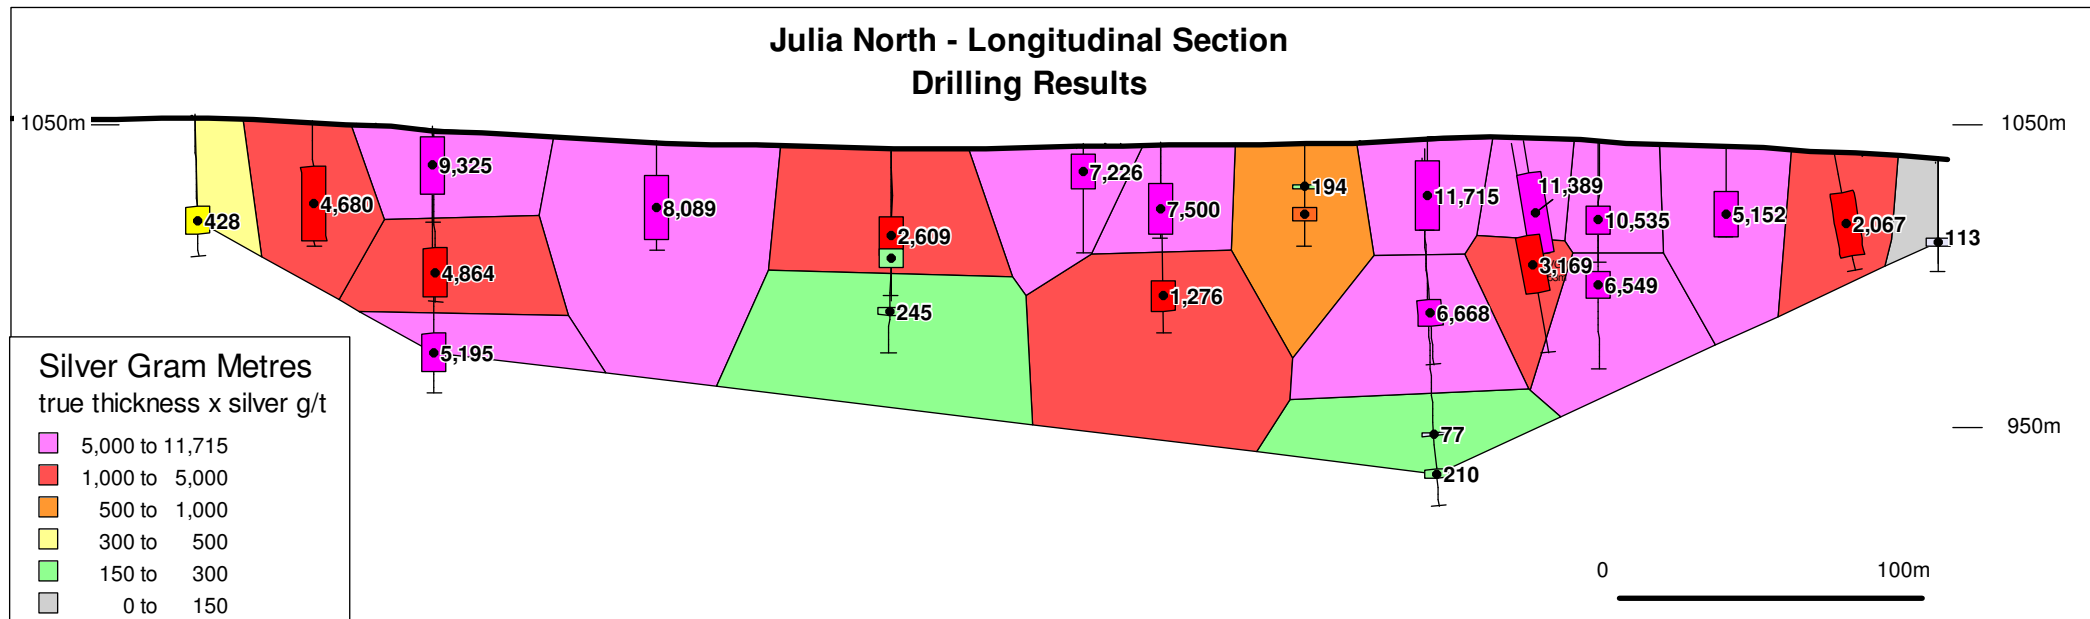

Julia Central - Plan View Drilling over Gradient IP Chargeability

Julia Central - Longitudinal Section Drilling Results

Mirasol Resources. Virginia Silver Project, Julia Central Vein Drill Results. Figure 2. May, 2011

Mirasol Resources. Virginia Silver Project, Naty Vein Drill Results. Figure 3. May, 2011

Mirasol Resources. Virginia Silver Project, Julia North Vein Drill Results. Figure 4. May, 2011

Julia South - Plan View Drilling over Gradient IP Chargeability

Julia South - Longitudinal Section Drilling Results

Mirasol Resources. Virginia Silver Project, Julia South Vein Drill Results. Figure 5. May, 2011