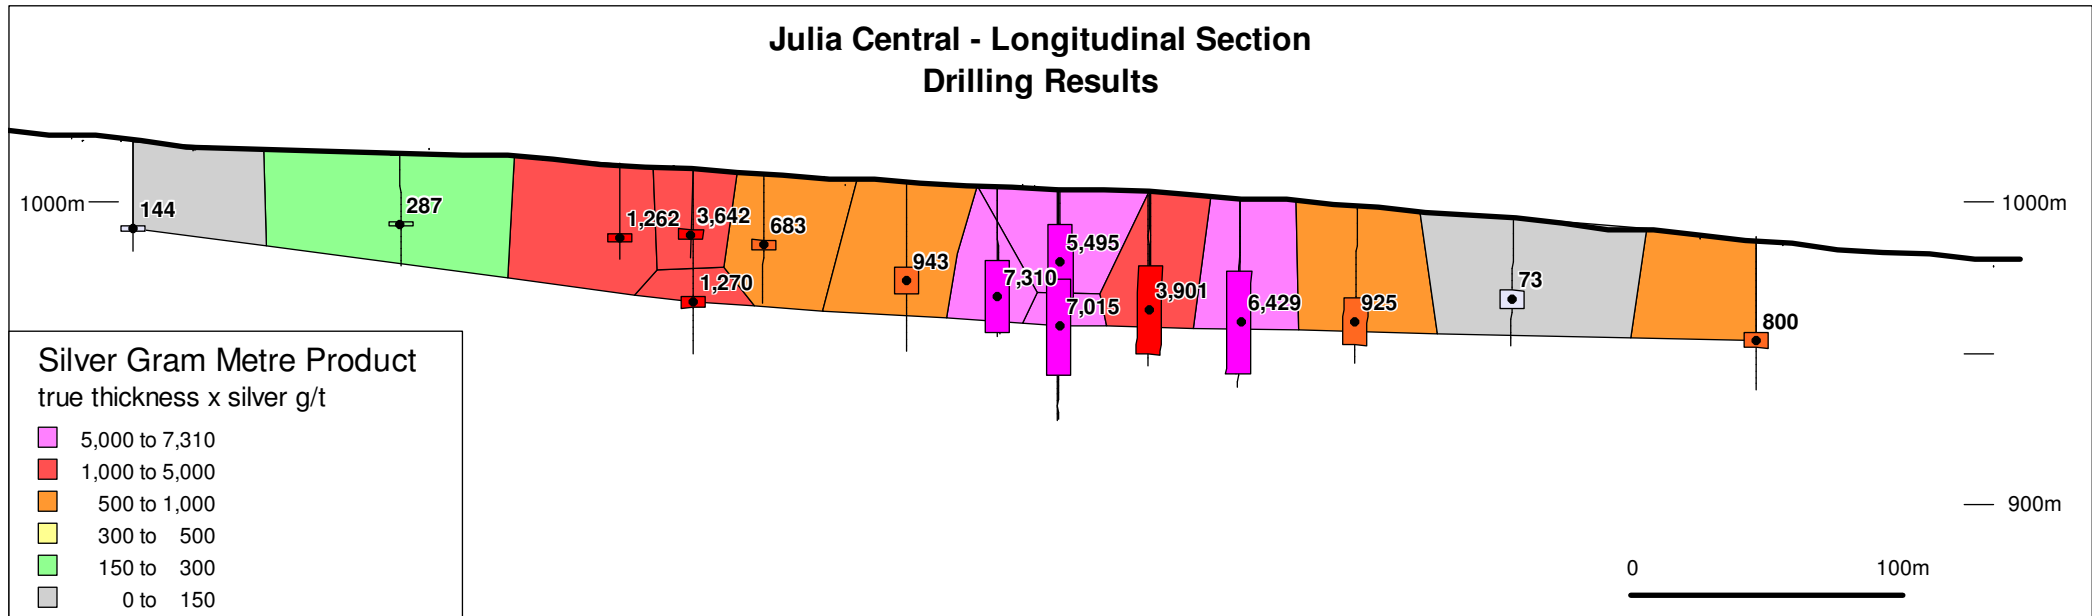

Julia Central - Plan View Drilling over Gradient IP Chargeability

Julia Central - Longitudinal Section Drilling Results

Mirasol Resources. Virginia Silver Project, Julia Central Vein Drill Results. Figure 2. May, 2011

Mirasol Resources. Virginia Silver Project, Naty Vein Drill Results. Figure 3. May, 2011

Mirasol Resources. Virginia Silver Project, Julia North Vein Drill Results. Figure 4. May, 2011

Julia South - Plan View Drilling over Gradient IP Chargeability

Julia South - Longitudinal Section Drilling Results

Mirasol Resources. Virginia Silver Project, Julia South Vein Drill Results. Figure 5. May, 2011