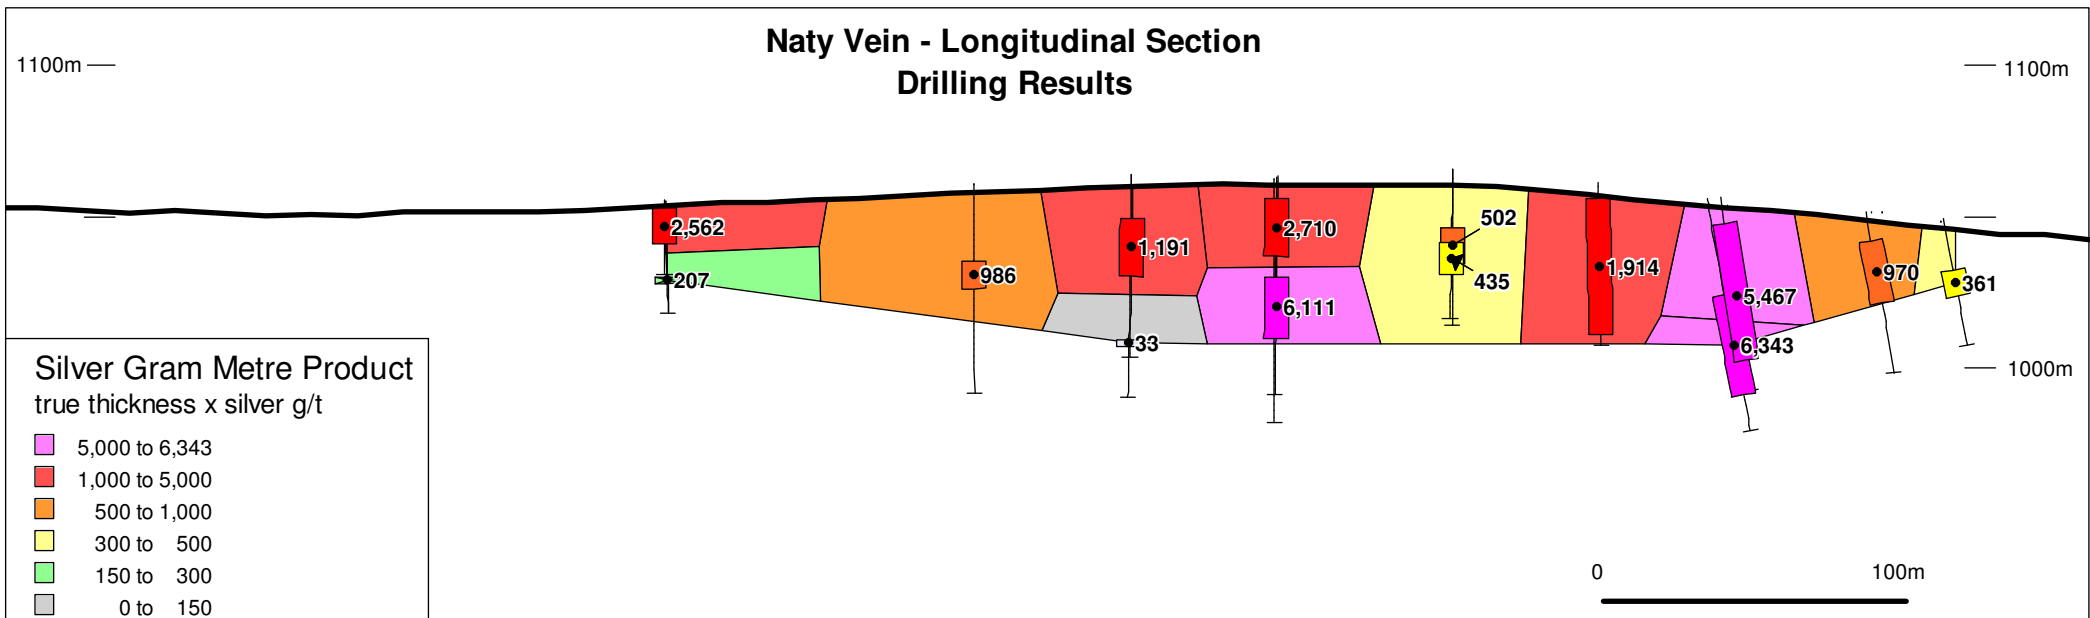

Julia Central - Plan View Drilling over Gradient IP Chargeability

Julia Central - Longitudinal Section Drilling Results

Mirasol Resources. Virginia Silver Project, Julia Central Vein Drill Results. Figure 2. May, 2011

Mirasol Resources. Virginia Silver Project, Naty Vein Drill Results. Figure 3. May, 2011

Mirasol Resources. Virginia Silver Project, Julia North Vein Drill Results. Figure 4. May, 2011

Julia South - Plan View Drilling over Gradient IP Chargeability

Julia South - Longitudinal Section Drilling Results

Mirasol Resources. Virginia Silver Project, Julia South Vein Drill Results. Figure 5. May, 2011