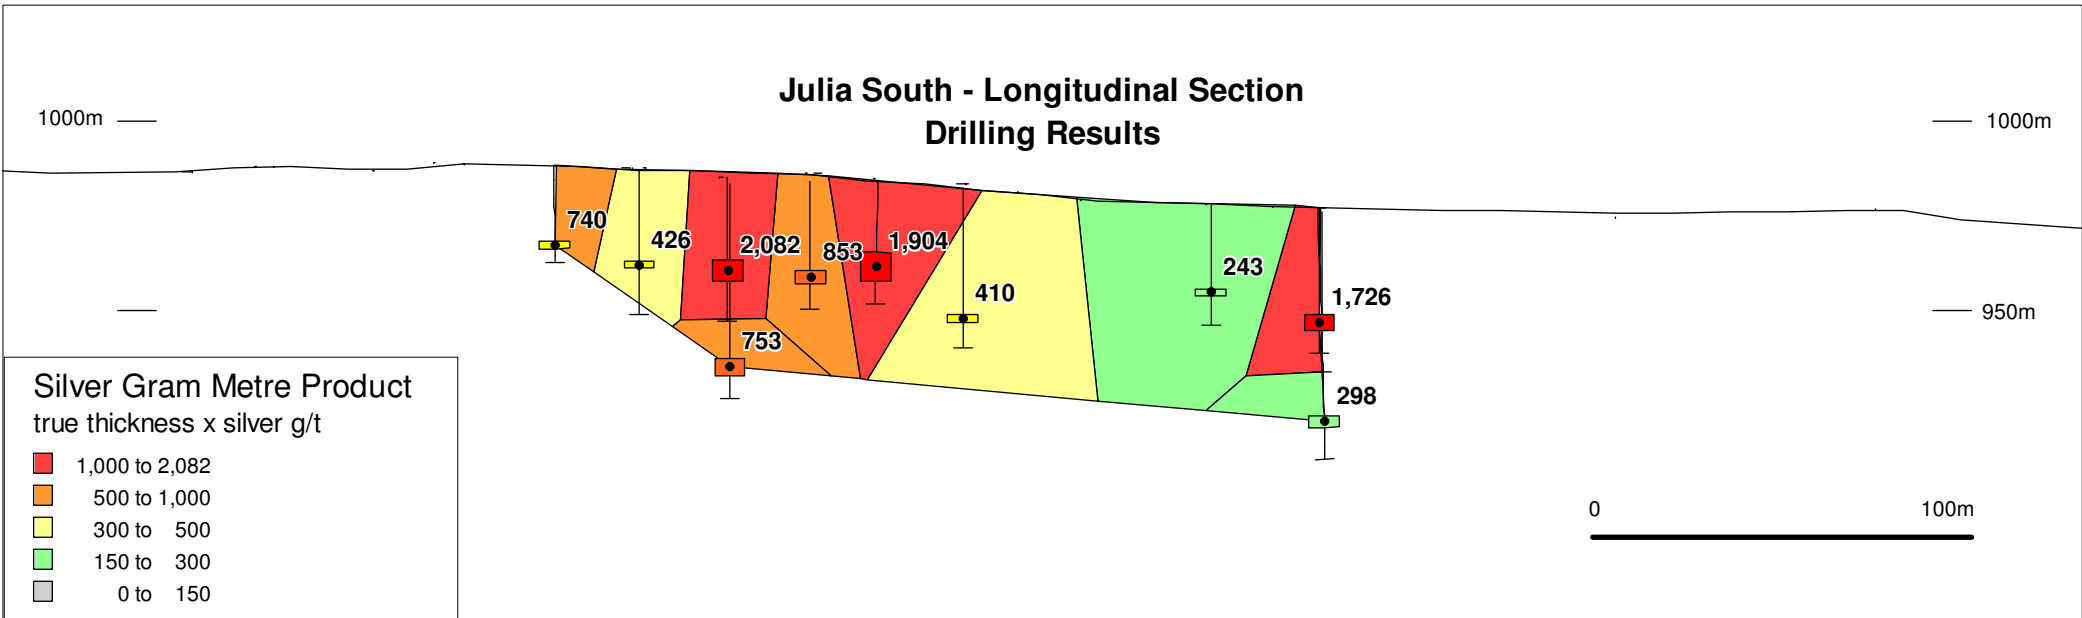

Mirasol Resources. Virginia Silver Project, Naty Vein Drill Results. Figure 3. May, 2011

Mirasol Resources. Virginia Silver Project, Julia North Vein Drill Results. Figure 4. May, 2011

Julia South - Plan View Drilling over Gradient IP Chargeability

Julia South - Longitudinal Section Drilling Results

Mirasol Resources. Virginia Silver Project, Julia South Vein Drill Results. Figure 5. May, 2011